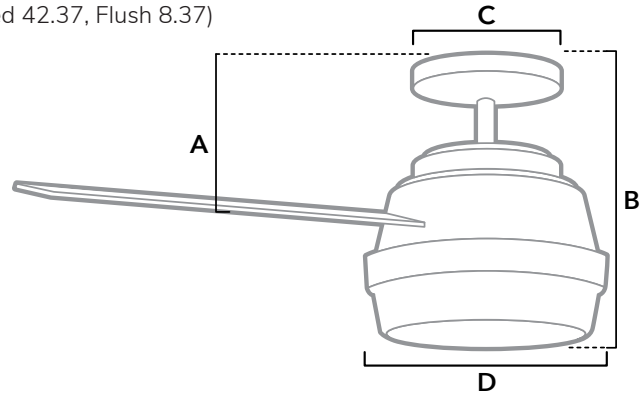

DIMENSIONS

Measured in inches

- A. 9.37 (Angled 42.37, Flush 8.37)
- B. 12.63
- C. 6.49
- D. 11

52391 | Matte Black Body with Matte Black or Dark Gray Oak Blades

ADDITIONAL FINISHES

59245
Brushed Nickel Body with Black Oak or Chocolate Oak Grain Blades

59246
Fresh White Body with Blonde Oak or Fresh White Blades

59444
Noble Bronze Body with Mid Century Walnut or Umber Walnut Blades

FAN SPECIFICATIONS

Motor Type	Reversible	Wire Length	Control Type	Downrod	Location	Blade #	Add'l Sizes
AC	YES	32" (24" Downrod)	Handheld Remote	3" Included	Indoor	4	52", 60"